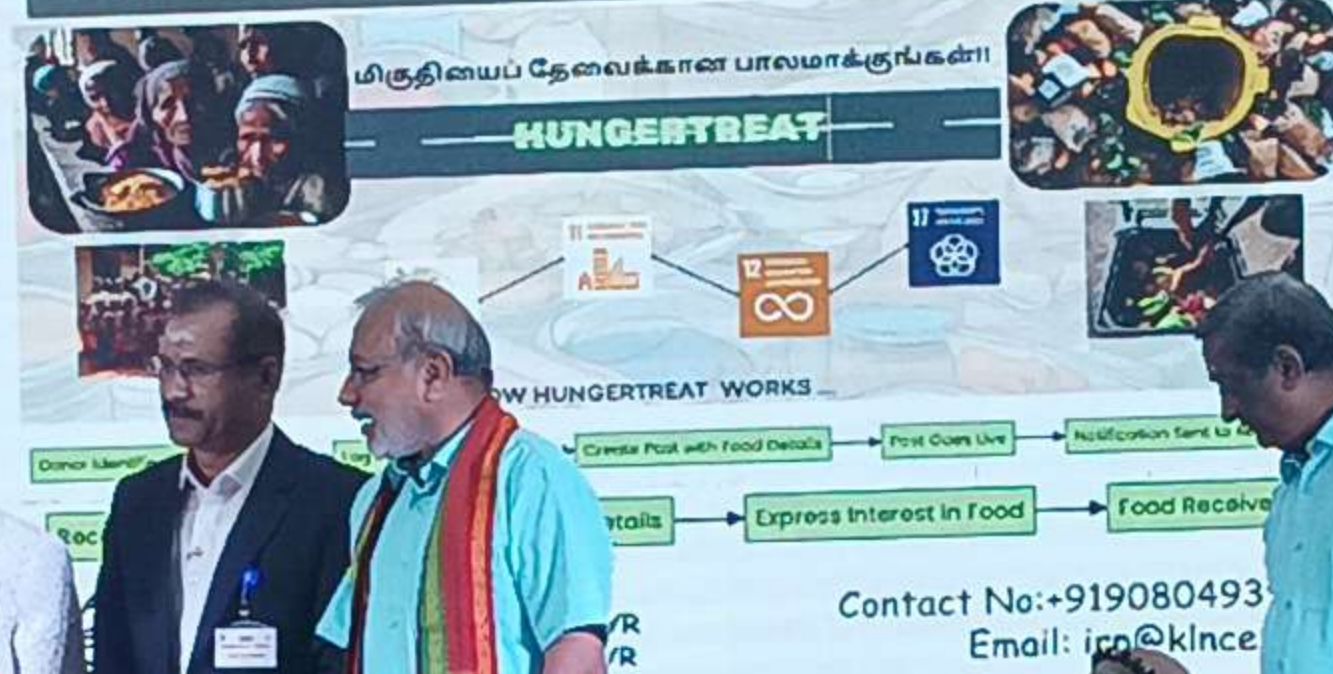

SOURASHTRA CHAMBER OF COMMERCE

K.L.N. COLLEGE OF ENGINEERING
K.L.N. INNOVATION & RESEARCH PARK (KLN.IRP)
Dept of Computer Science and Dept of CS (Cyber Security)

Hungertreat