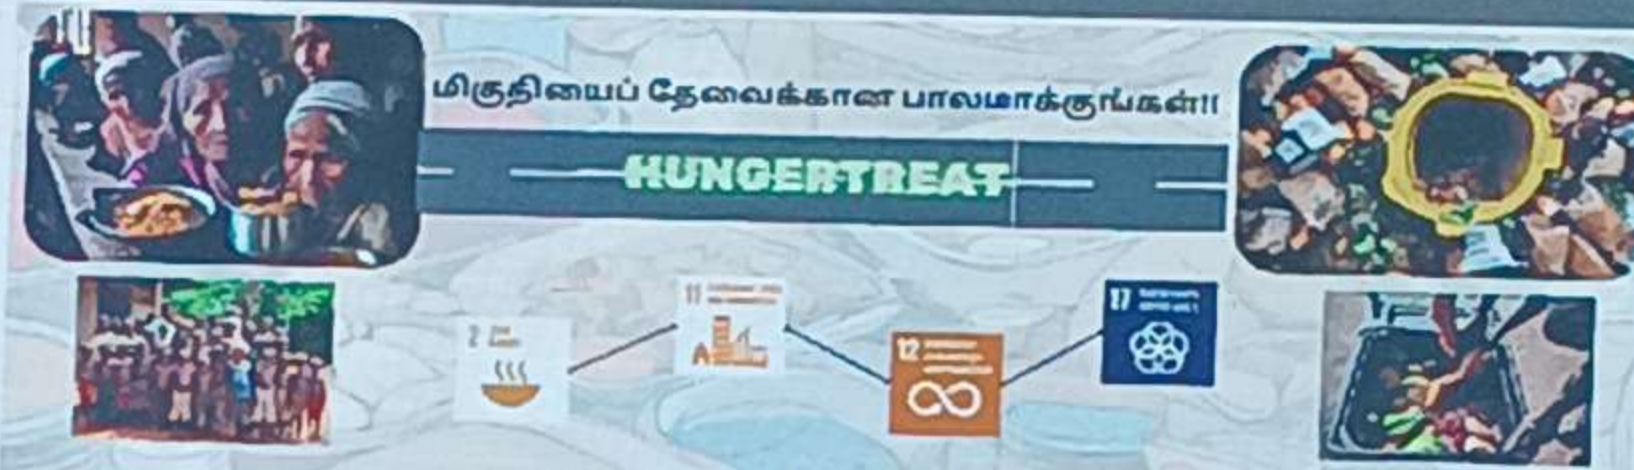

SOURASHTRA CHAMBER OF COMMERCE

SOURASHTRA CHAMBER OF COMMERCE

K.L.N. COLLEGE OF ENGINEERING
K.L.N. INNOVATION & RESEARCH PARK (KLN.IRP)
Dept of Computer Science and Dept of CS (Cyber Security)

SOURASHTRA CHAMBER OF COMMERCE

NEXTGEN

HungerTreat

உதவிக்கும், தேவைக்கும் இடையே ஒரு பாலம்